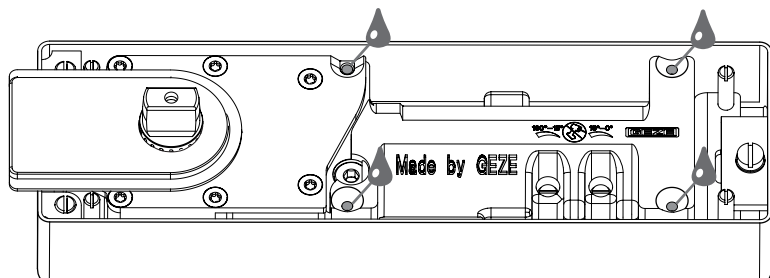

Deckplatte
Cover plate
Plaque de recouvrement
Embellecedor

161033-00

GEZE

1

2

3

4

2 Nm

 4x