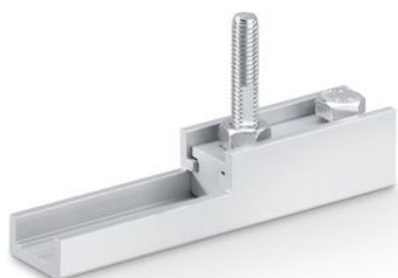

# Concealed suspension profile set

For milling into the wooden leaf

## AREAS OF APPLICATION

→ Timber leaves for sliding door fittings

## PRODUCT FEATURES

- Retractable suspension plates allow for the door to be installed with a small clearance between the track and the upper edge of the door

## VARIANTS / ORDER INFO

Designation	Description	Ident-No.
Concealed suspension profile set	2 pieces, for milling into the timber leaf, including suspension bolts and flat open-ended spanner for vertical adjustment	138015