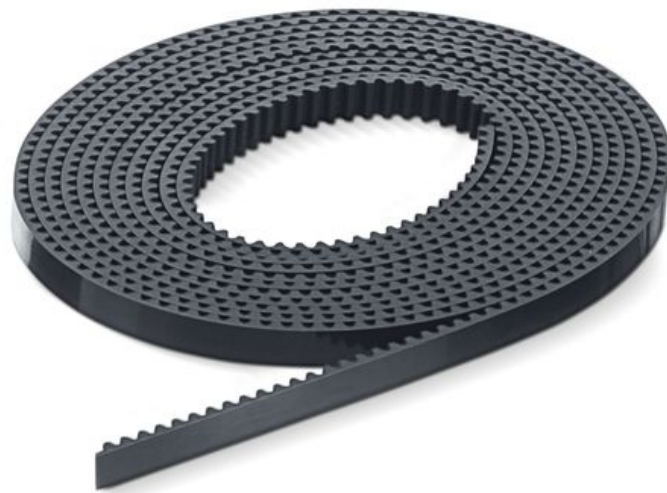

Product data sheet

Toothed belt Perlan

AUT-NT / AUT 2, bespoke

Toothed drive belts for automatic sliding door fittings

AREAS OF APPLICATION

→ For Perlan AUT-NT sliding door fitting

Toothed belt Perlan AUT-NT / AUT 2, bespoke

PRODUCT FEATURES

→ Tooth belts for driving the moving leaves with automatic sliding door fittings in pre-assembled length

TECHNICAL DATA

Productname	Toothed belt Perlan AUT-NT / AUT 2, bespoke
-------------	---

VARIANTS / ORDER INFO

Designation	Ident-No.
Toothed belt Perlan AUT-NT / AUT 2, bespoke	141561