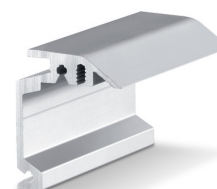

CONCEALED SUSPENSION PROFILE SET

For milling into the wooden leaf

Designation	Description	Ident-No.
Concealed suspension profile set	2 pieces, for milling into the timber leaf, including suspension bolts and flat open-ended spanner for vertical adjustment	138015

HEIGHT COMPENSATION MECHANISM / CEILING DISTANCE SET, WITH VARIABLE ADJUSTMENT

Height compensation with variable adjustment for ceiling installation of tracks

Designation	Description	Ident-No.
Height compensation mechanism / ceiling distance set, with variable adjustment	6 pieces, height compensation mechanism with variable adjustment from 13 mm to 18 mm. For use for ceiling mounting using clip-on cover 100/145 as well as for general use on uneven ceilings	138099

SET CONTROL UNIT WITH PUSH BUTTON PERLAN AUT-NT

Control unit and push button for Perlan AUT

Designation	Ident-No.	Colour
Set control unit with push button Perlan AUT-NT	141151	white

DOOR PULL HANDLE, CONFIGURED *

Push bar – round design for installation on glass leaves

Designation	Ident-No.	Colour
Door pull handle, configured *	127616	Stainless steel

WALL BRACKET CONCEALED PERLAN

Wall bracket for concealed wall installation of tracks