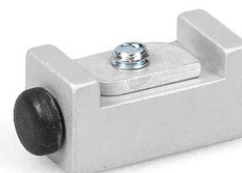

BUFFER FOR CONTINUOUS FLOOR GUIDE *

Buffer for continuous floor guides integrated in the floor

Designation	Ident-No.	Colour
Buffer for continuous floor guide	124655	EV1

HEIGHT COMPENSATION MECHANISM / CEILING DISTANCE SET, WITH VARIABLE ADJUSTMENT

Height compensation with variable adjustment for ceiling installation of tracks

Designation	Description	Ident-No.
Height compensation mechanism / ceiling distance set, with variable adjustment	6 pieces, height compensation mechanism with variable adjustment from 13 mm to 18 mm. For use for ceiling mounting using clip-on cover 100/145 as well as for general use on uneven ceilings	138099